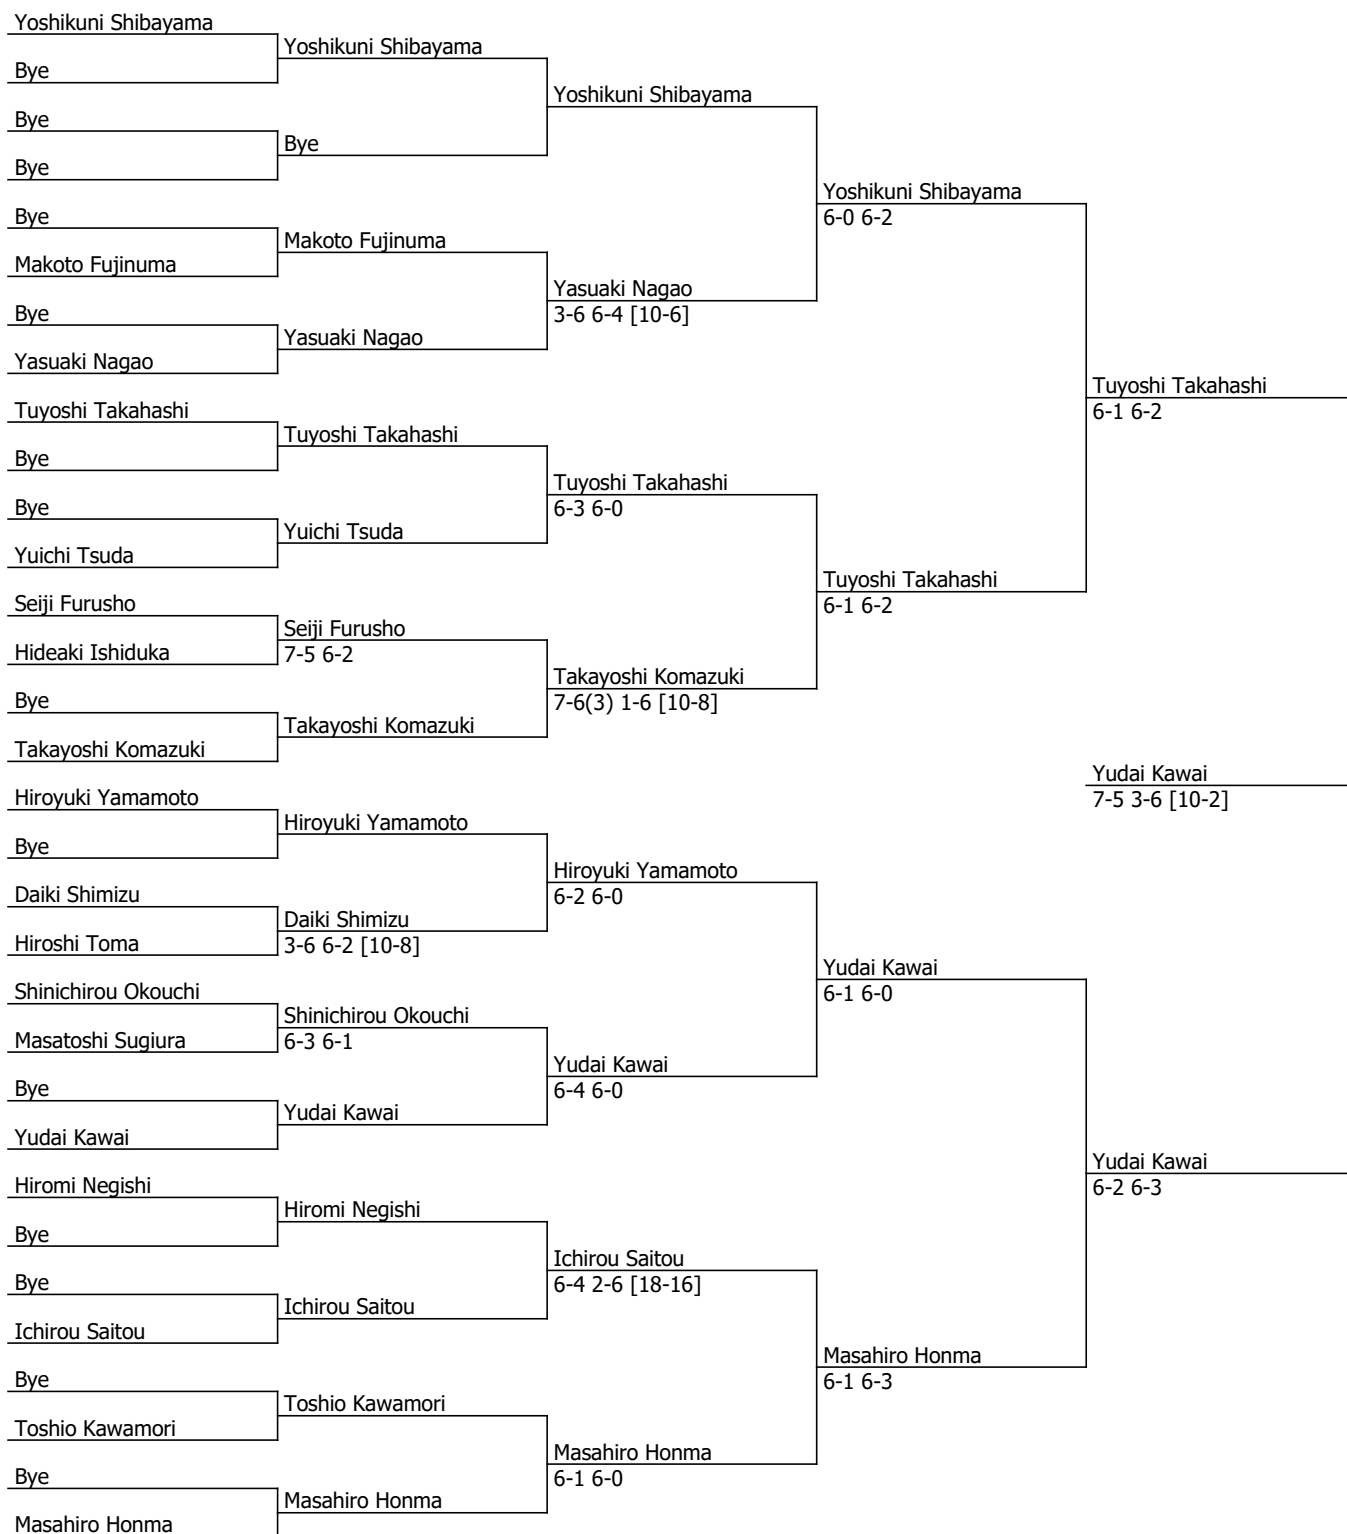

Kanagawa Open

UNIQLO Wheelchair Tennis Tour

UNIQLO
WHEELCHAIR
TENNIS TOUR

MS - MEN'S SINGLES CONSOLATION
CONSOLATION

| | | | |
|-------------------------------|---|--|-------------------------------------|
| Week of 15 AUG 2019 | City, Country Kanawaga-ken, JPN | Tourn. Key WC-ITFFS-JPN-03A-2019 | ITF Referee Emiko Okagawa |
| Round 1 | Round 2 | Quarterfinals | Semifinals |