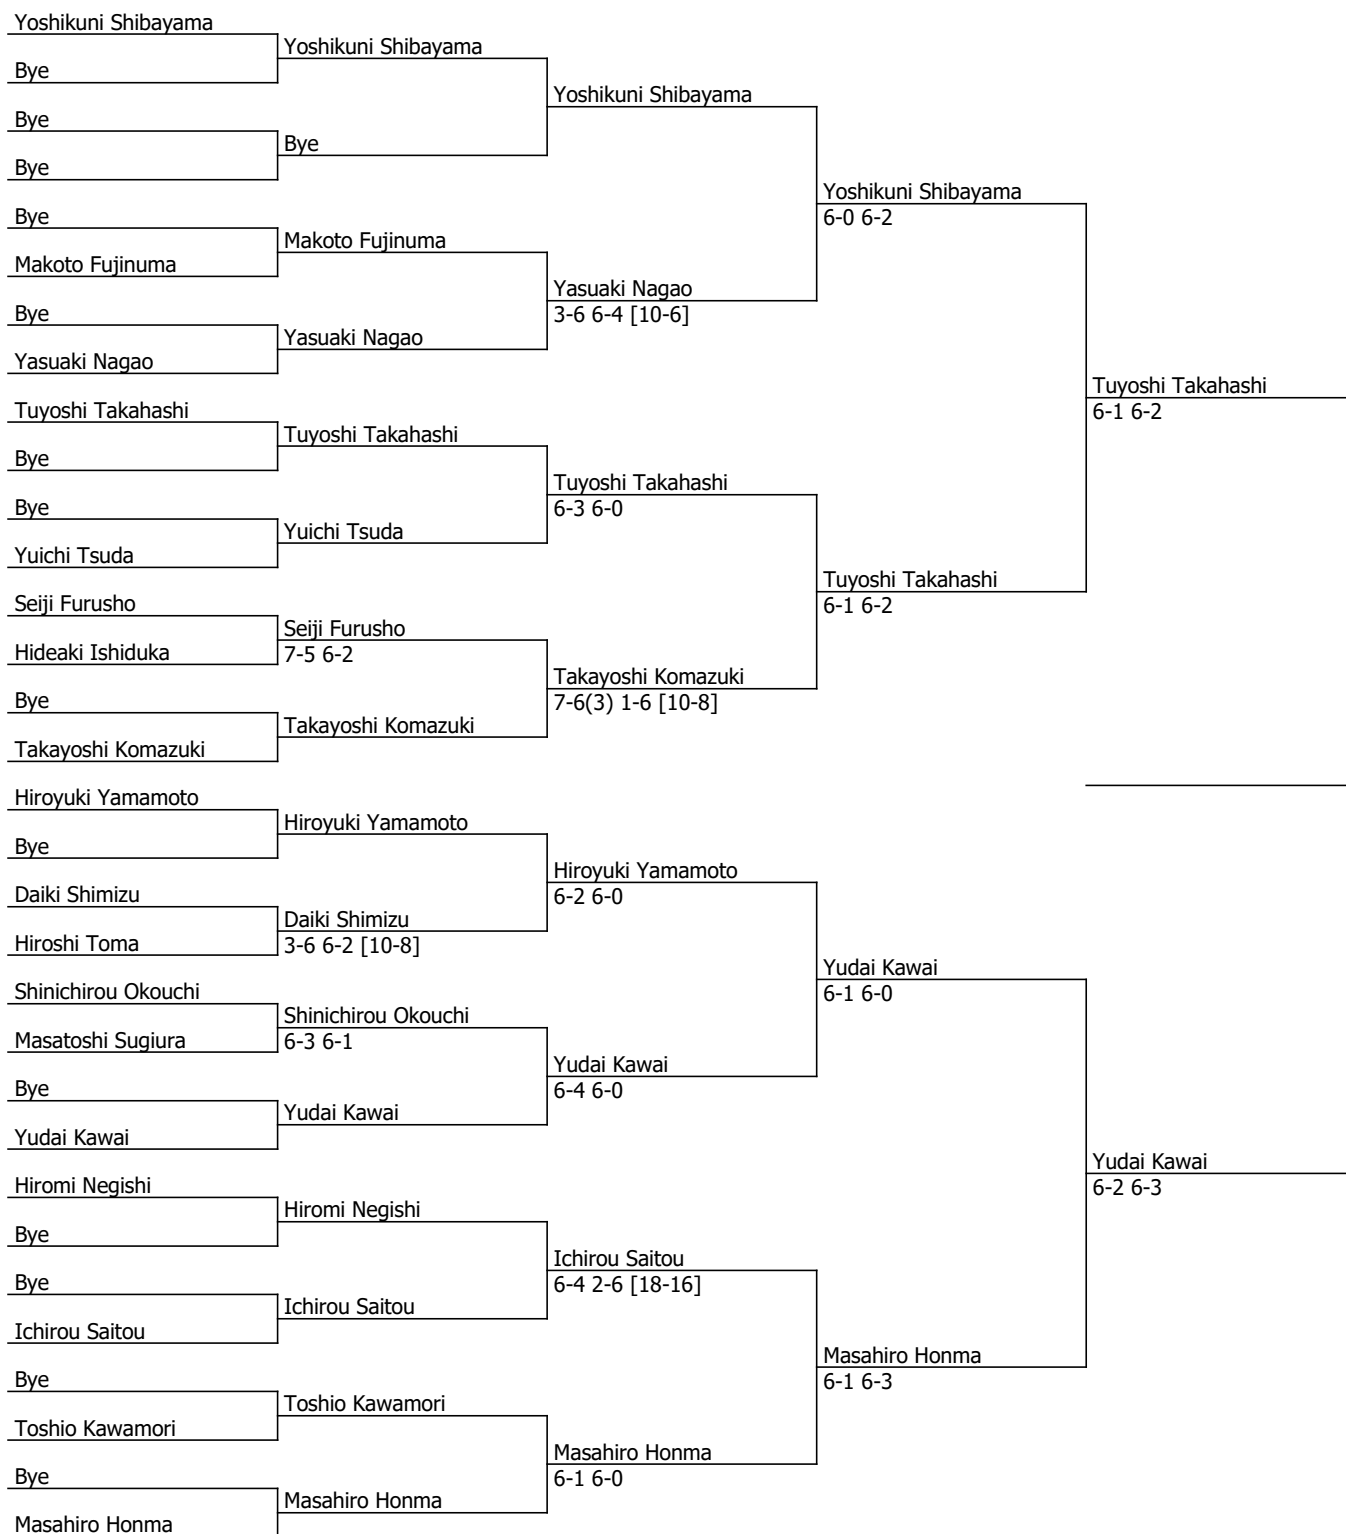

Kanagawa Open

UNIQLO Wheelchair Tennis Tour

UNIQLO
WHEELCHAIR
TENNIS TOUR

MS - MEN'S SINGLES CONSOLATION
CONSOLATION

Week of 15 AUG 2019	City,Country Kanawaga-ken, JPN	Tourn. Key WC-ITFFS-JPN-03A-2019	ITF Referee Emiko Okagawa
Round 1	Round 2	Quarterfinals	Semifinals
Final			