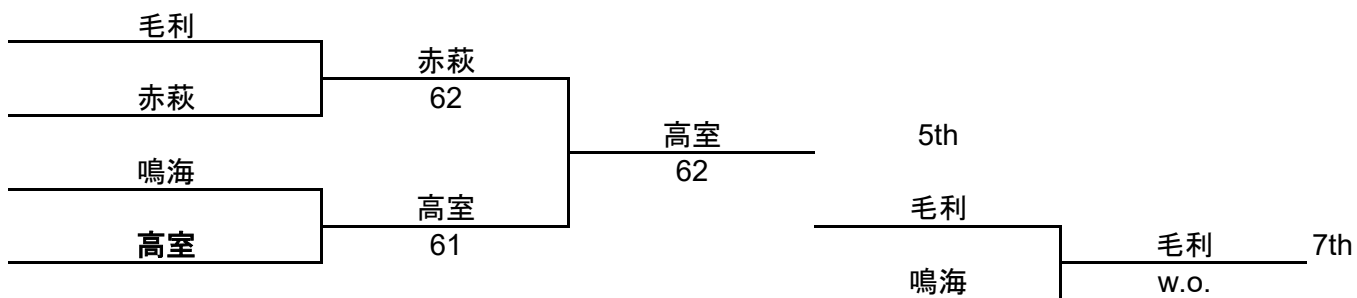

第35回 日本車いすテニス選手権大会 ジュニア大会

第35回 日本車いすテニス選手権大会

SINGLES

Rank	Seed	Family Name	First name	Semifinal	Final	Winner
1	23	1	奥山 一輝 千葉県	奥山	奥山	菅野 64 46 61
2	137		金子 和夫 神奈川県	60 60	61 60	
3			西山 聡 宮崎県	西山		
4			熊切 康太 神奈川県	61 61		
5	114		稲川 直志 愛知県	稲川		
6	57		望月 賢 東京都	16 75 75	菅野	
7	137		清水 信正 神奈川県	菅野	60 60	
8	43	2	菅野 浩二 東京都	62 60		

CONSLATION

Rank	Seed	Family Name	First name	Semifinal	Final
1	57		望月 賢 東京都	望月	望月
2			熊切 康太 神奈川県	60 60	62 62
3	137		金子 和夫 神奈川県	清水	
4	137		清水 信正 神奈川県	36 64 64