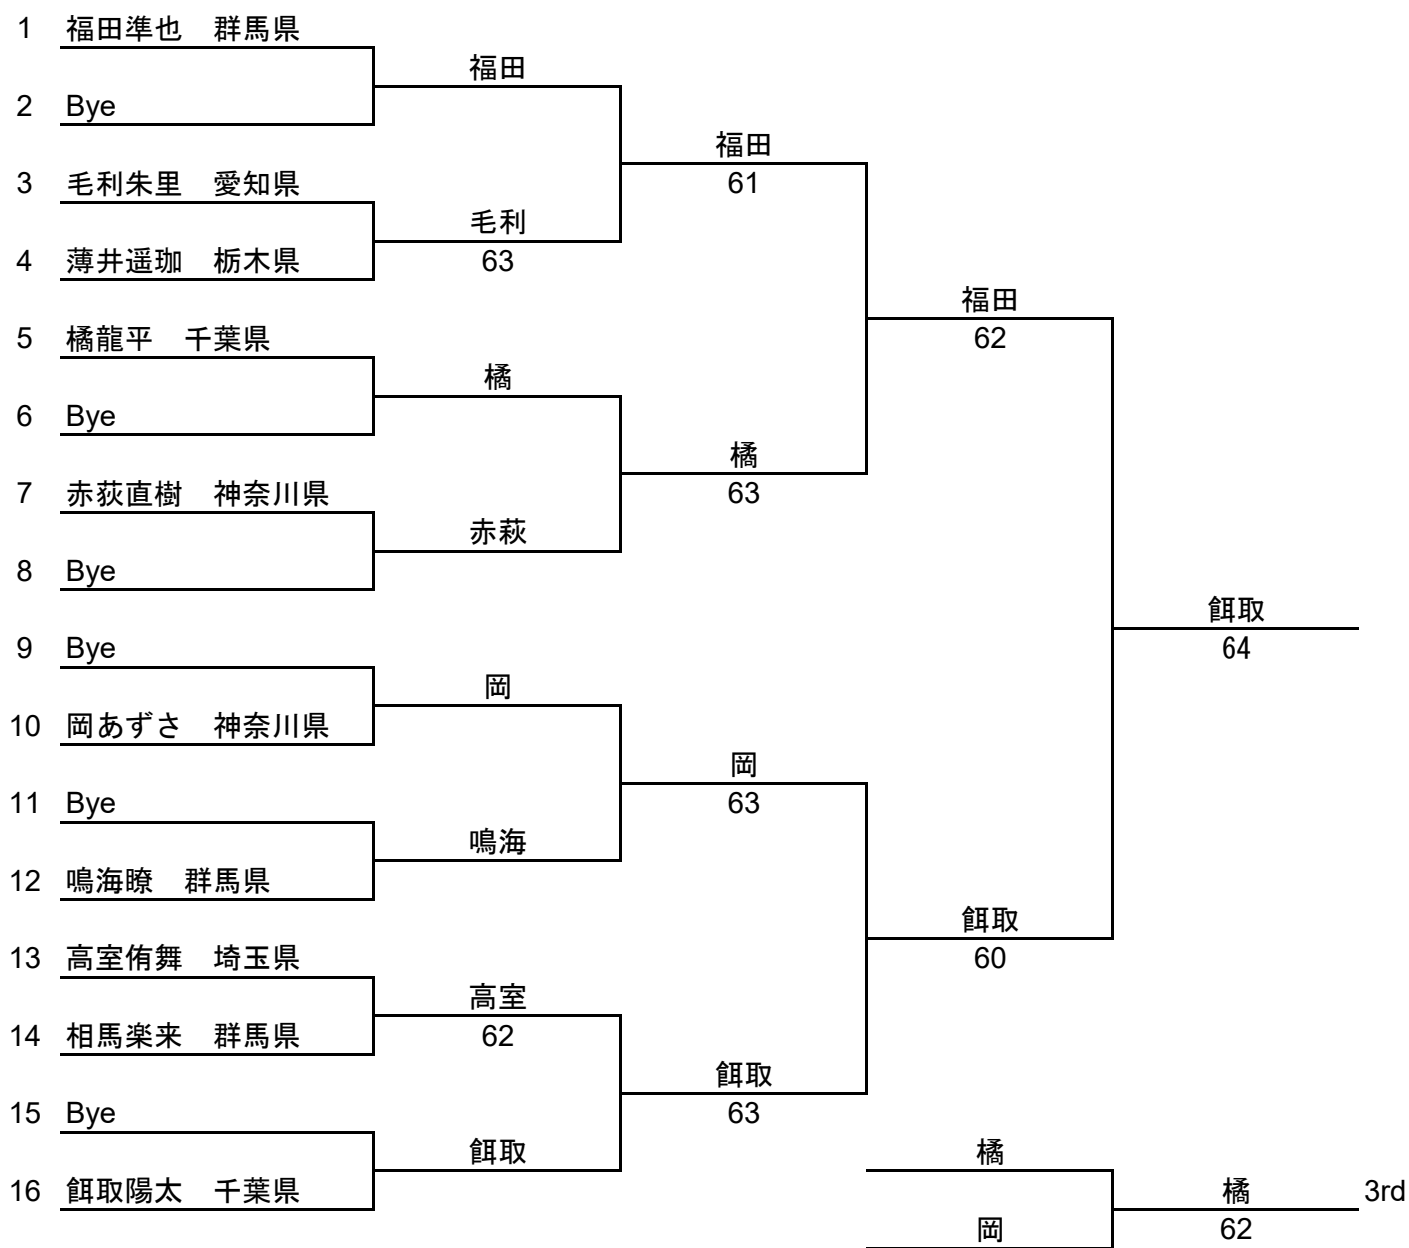

第35回 日本車いすテニス選手権大会 ジュニア大会

第35回 日本車いすテニス選手権大会

SINGLES

Rank	Seed	Family Name	First name	Semifinal	Final	Winner
1	23	1	奥山 一輝 千葉県	奥山	奥山	菅野 64 46 61
2	137		金子 和夫 神奈川県	60 60	61 60	
3			西山 聡 宮崎県	西山		
4			熊切 康太 神奈川県	61 61		
5	114		稲川 直志 愛知県	稲川		
6	57		望月 賢 東京都	16 75 75	菅野	
7	137		清水 信正 神奈川県	菅野	60 60	
8	43	2	菅野 浩二 東京都	62 60		

CONSLATION

Rank	Seed	Family Name	First name	Semifinal	Final
1	57		望月 賢 東京都	望月	望月
2			熊切 康太 神奈川県	60 60	62 62
3	137		金子 和夫 神奈川県	清水	
4	137		清水 信正 神奈川県	36 64 64