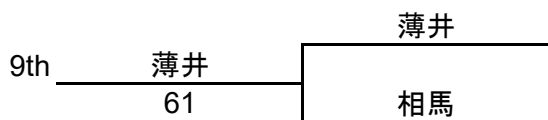

第35回 日本車いすテニス選手権大会 ジュニア大会

第35回 日本車いすテニス選手権大会

SINGLES

Rank	Seed	Family Name	First name	Semifinal	Final	Winner
1	23	1	奥山 一輝 千葉県	奥山	奥山	菅野 64 46 61
2	137		金子 和夫 神奈川県	60 60	61 60	
3			西山 聡 宮崎県	西山		
4			熊切 康太 神奈川県	61 61		
5	114		稲川 直志 愛知県	稲川		
6	57		望月 賢 東京都	16 75 75	菅野	
7	137		清水 信正 神奈川県	菅野	60 60	
8	43	2	菅野 浩二 東京都	62 60		

CONSLATION

Rank	Seed	Family Name	First name	Semifinal	Final
1	57		望月 賢 東京都	望月	望月
2			熊切 康太 神奈川県	60 60	62 62
3	137		金子 和夫 神奈川県	清水	
4	137		清水 信正 神奈川県	36 64 64